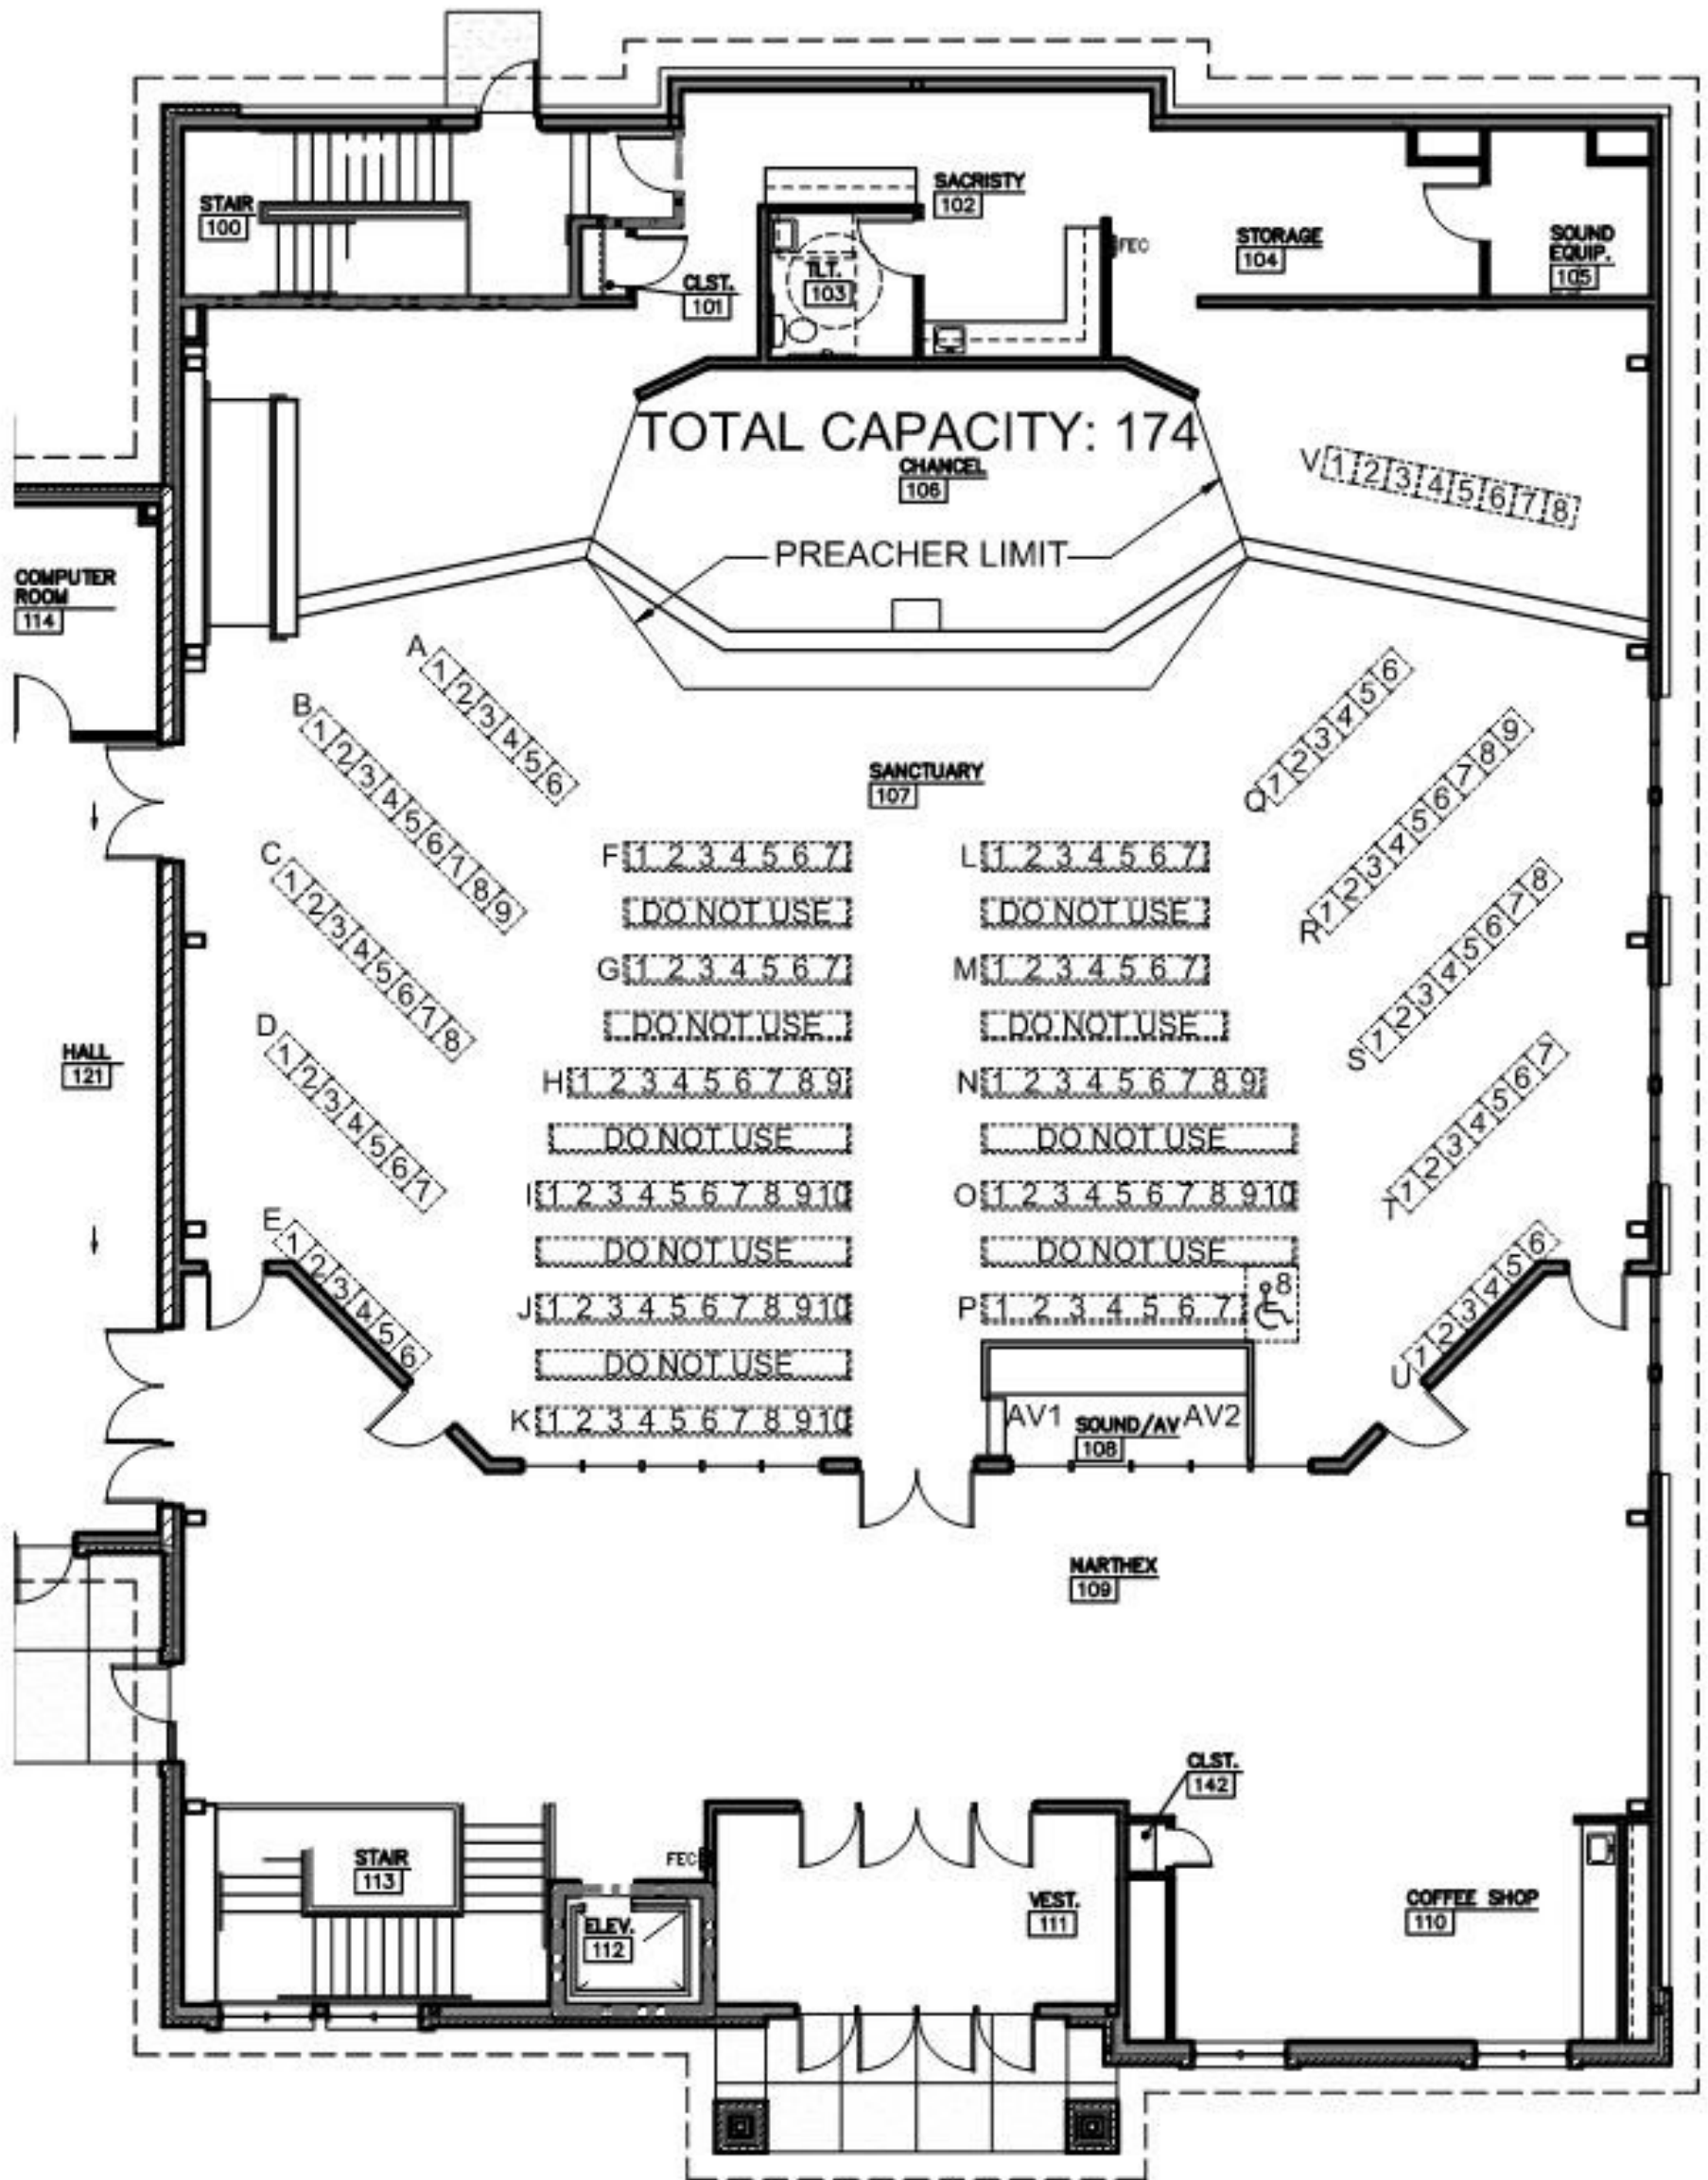

ALC WORSHIP SERVICE PHYSICAL DISTANCING PLAN

RULES:

- 1) ONLY INDIVIDUAL FAMILY UNITS MAY SIT TOGETHER IN ADJACENT SEATS
- 2) THERE MUST BE 6' (4 SEATS) BETWEEN FAMILY UNITS